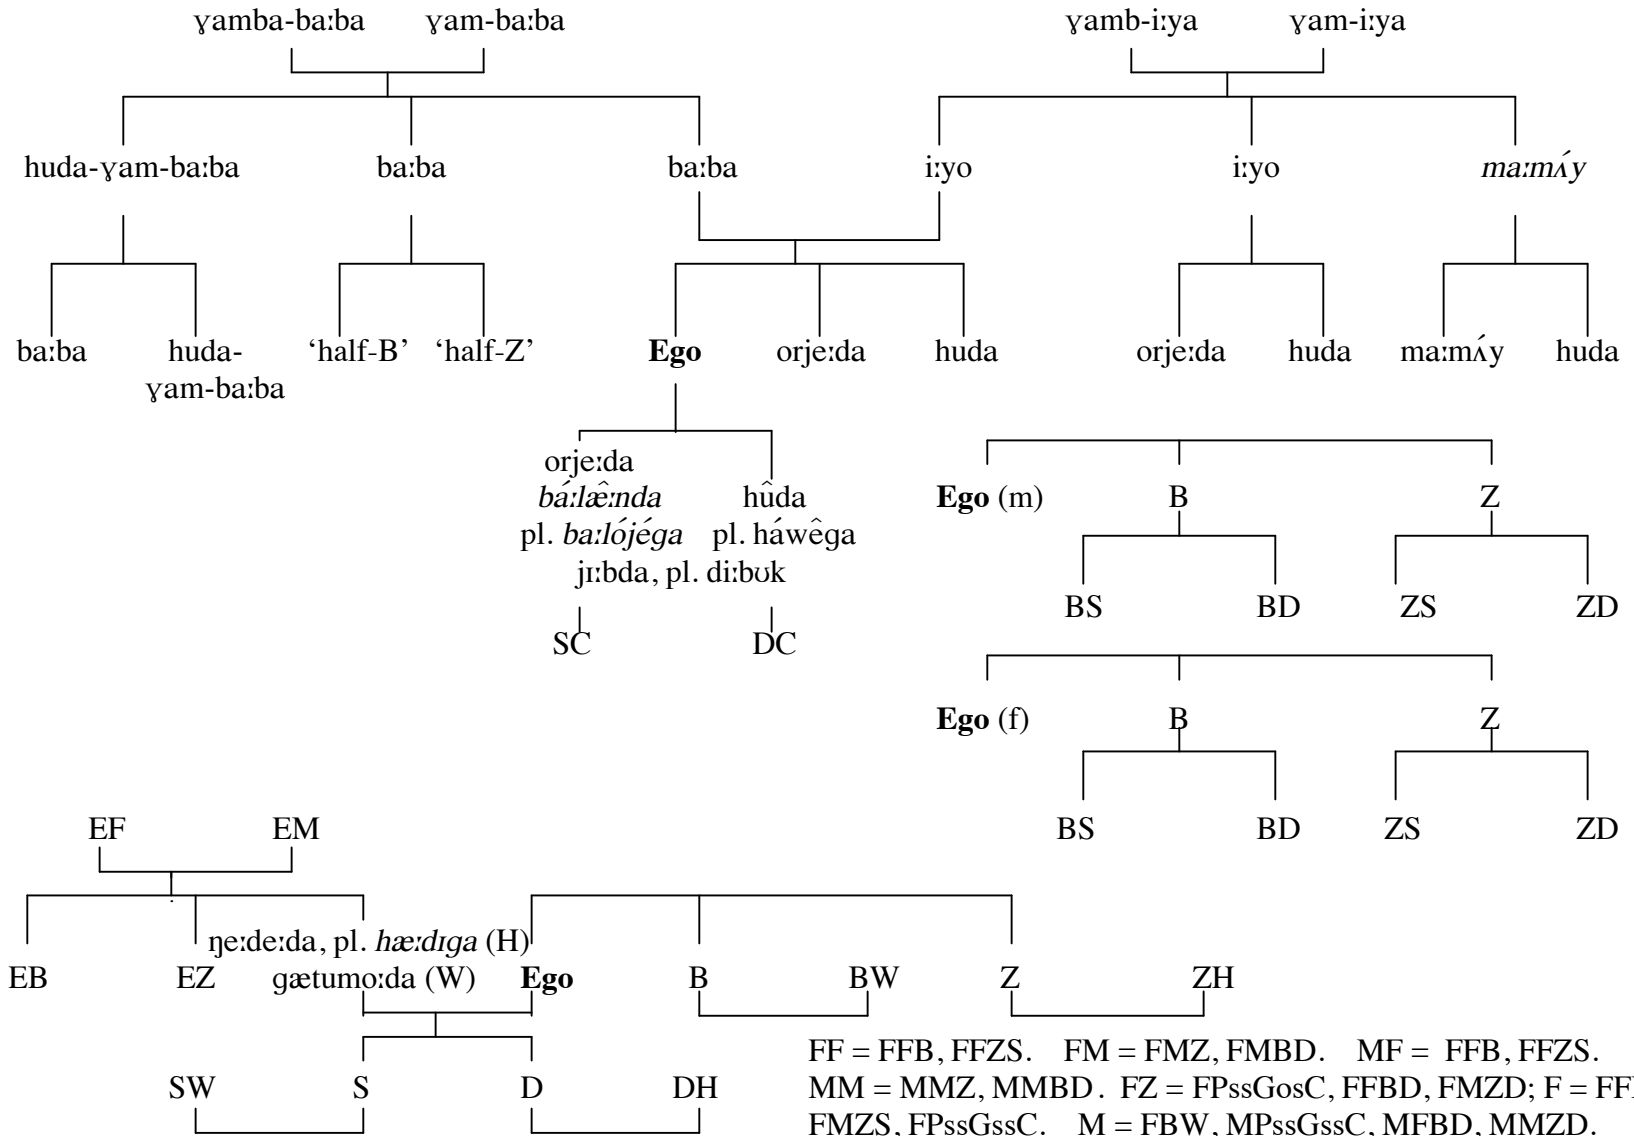

BARABAIG (DATOOGA)

FF = FF_B, FF_{ZS}. FM = FM_Z, FM_{BD}. MF = FF_B, FF_{ZS}.
 MM = MM_Z, MM_{BD}. FZ = FP_{ss}GosC, FF_{BD}, FM_{ZD}; F = FF_{BS},
 FM_{ZS}, FP_{ss}G_{ss}C. M = FB_W, MP_{ss}G_{ss}C, MF_{BD}, MM_{ZD}.
 MB = MPosGosC, FMB, FM_{BS}; MMB, MM_{BS}, MM_{ZS}, MF_{BS}